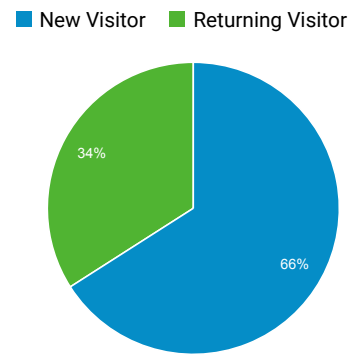

Audience Overview

All Users
 100.00% Users

Mar 1, 2019 - Mar 31, 2019

Overview

Users 88,028	New Users 63,005	Sessions 111,394
Number of Sessions per User 1.27	Pageviews 203,712	Pages / Session 1.83
Avg. Session Duration 00:01:27	Bounce Rate 68.26%	