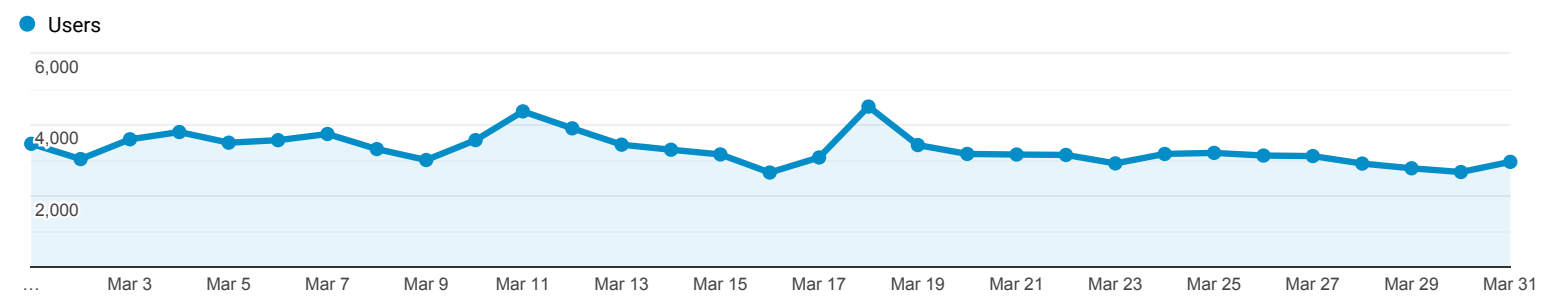

Audience Overview

All Users
 100.00% Users

Mar 1, 2019 - Mar 31, 2019

Overview

Users 88,028	New Users 63,005	Sessions 111,394
Number of Sessions per User 1.27	Pageviews 203,712	Pages / Session 1.83
Avg. Session Duration 00:01:27	Bounce Rate 68.26%	