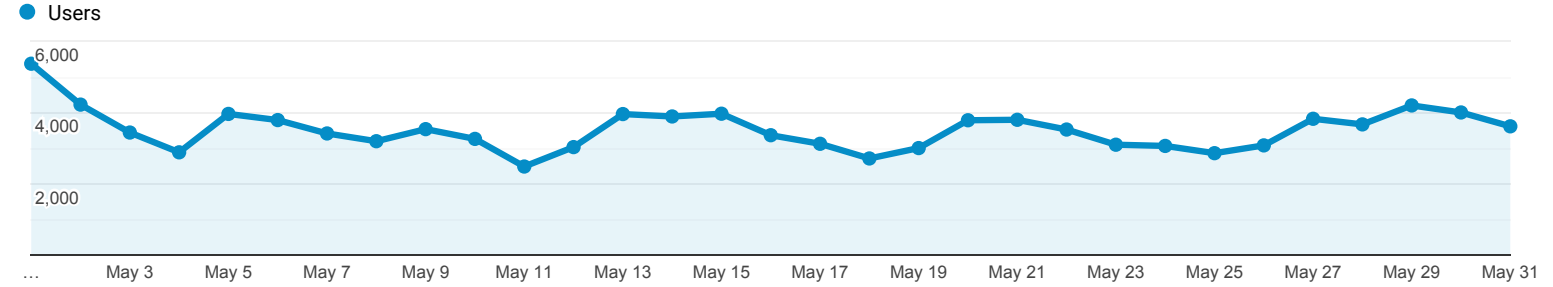

Audience Overview

All Users
100.00% Users

May 1, 2019 - May 31, 2019

Overview

Users 91,483	New Users 64,891	Sessions 118,099
Number of Sessions per User 1.29	Pageviews 220,292	Pages / Session 1.87
Avg. Session Duration 00:01:28	Bounce Rate 67.66%	