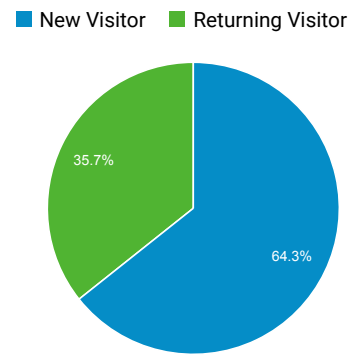

Audience Overview

All Users
100.00% Users

May 1, 2019 - May 31, 2019

Overview

Users 91,483	New Users 64,891	Sessions 118,099
Number of Sessions per User 1.29	Pageviews 220,292	Pages / Session 1.87
Avg. Session Duration 00:01:28	Bounce Rate 67.66%	