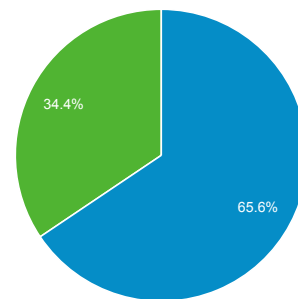

Audience Overview

Jun 1, 2019 - Jun 30, 2019

All Users
100.00% Users

Overview

Users 99,178	New Users 71,624	Sessions 125,975
Number of Sessions per User 1.27	Pageviews 230,780	Pages / Session 1.83
Avg. Session Duration 00:01:20	Bounce Rate 68.20%	

■ New Visitor ■ Returning Visitor

Language	Users	% Users
1. sl-si	43,228	43.24%
2. sl	28,315	28.32%
3. en-us	14,390	14.39%
4. en-gb	2,739	2.74%
5. de-de	2,171	2.17%
6. hr-hr	1,726	1.73%
7. de	1,269	1.27%
8. de-at	666	0.67%
9. it-it	527	0.53%
10. hr	447	0.45%