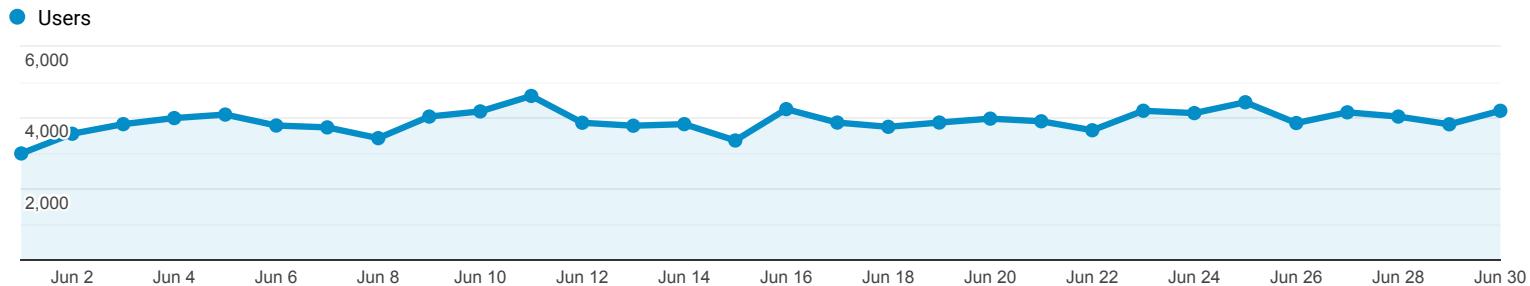

Audience Overview

Jun 1, 2019 - Jun 30, 2019

All Users
100.00% Users

Overview

Users 99,178	New Users 71,624	Sessions 125,975
Number of Sessions per User 1.27	Pageviews 230,780	Pages / Session 1.83
Avg. Session Duration 00:01:20	Bounce Rate 68.20%	

■ New Visitor ■ Returning Visitor

Language	Users	% Users
1. sl-si	43,228	43.24%
2. sl	28,315	28.32%
3. en-us	14,390	14.39%
4. en-gb	2,739	2.74%
5. de-de	2,171	2.17%
6. hr-hr	1,726	1.73%
7. de	1,269	1.27%
8. de-at	666	0.67%
9. it-it	527	0.53%
10. hr	447	0.45%