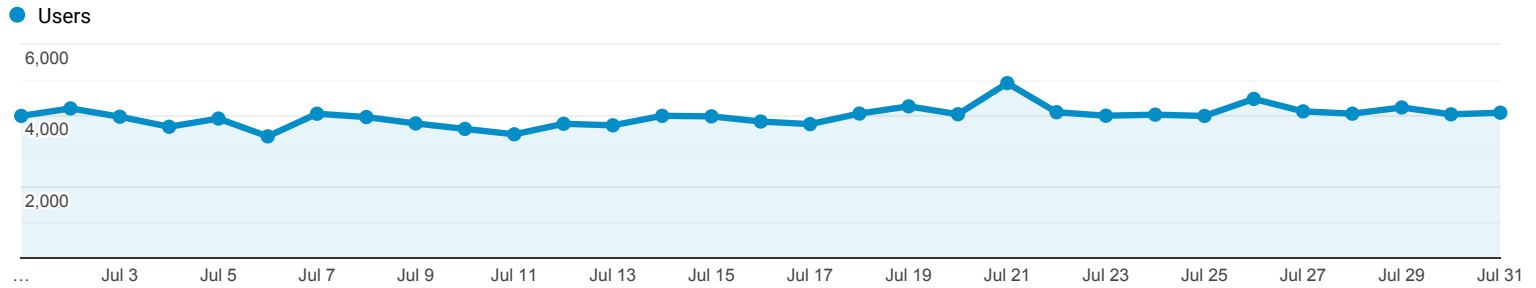

Audience Overview

Jul 1, 2019 - Jul 31, 2019

All Users
100.00% Users

Overview

Users
103,997

New Users
75,812

Sessions
133,462

Number of Sessions per User
1.28

Pageviews
252,675

Pages / Session
1.89

Avg. Session Duration
00:01:23

Bounce Rate
67.29%

■ New Visitor ■ Returning Visitor

Language	Users	% Users
1. sl-si	43,439	41.43%
2. sl	29,041	27.69%
3. en-us	14,464	13.79%
4. en-gb	2,955	2.82%
5. de-de	2,836	2.70%
6. de	1,609	1.53%
7. hr-hr	1,585	1.51%
8. de-at	761	0.73%
9. nl-nl	725	0.69%
10. cs-cz	696	0.66%