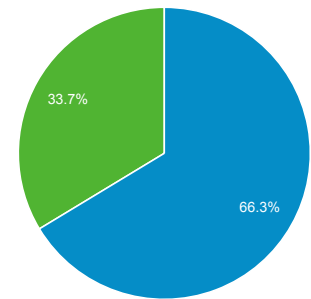

Audience Overview

Jul 1, 2019 - Jul 31, 2019

All Users
100.00% Users

Overview

Users
103,997

New Users
75,812

Sessions
133,462

Number of Sessions per User
1.28

Pageviews
252,675

Pages / Session
1.89

Avg. Session Duration
00:01:23

Bounce Rate
67.29%

■ New Visitor ■ Returning Visitor

Language	Users	% Users
1. sl-si	43,439	41.43%
2. sl	29,041	27.69%
3. en-us	14,464	13.79%
4. en-gb	2,955	2.82%
5. de-de	2,836	2.70%
6. de	1,609	1.53%
7. hr-hr	1,585	1.51%
8. de-at	761	0.73%
9. nl-nl	725	0.69%
10. cs-cz	696	0.66%