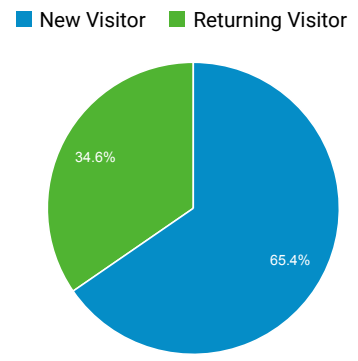

Audience Overview

All Users
 100.00% Users

Sep 1, 2019 - Sep 30, 2019

Overview

Users 88,503	New Users 62,515	Sessions 111,057
Number of Sessions per User 1.25	Pageviews 194,840	Pages / Session 1.75
Avg. Session Duration 00:01:18	Bounce Rate 69.48%	