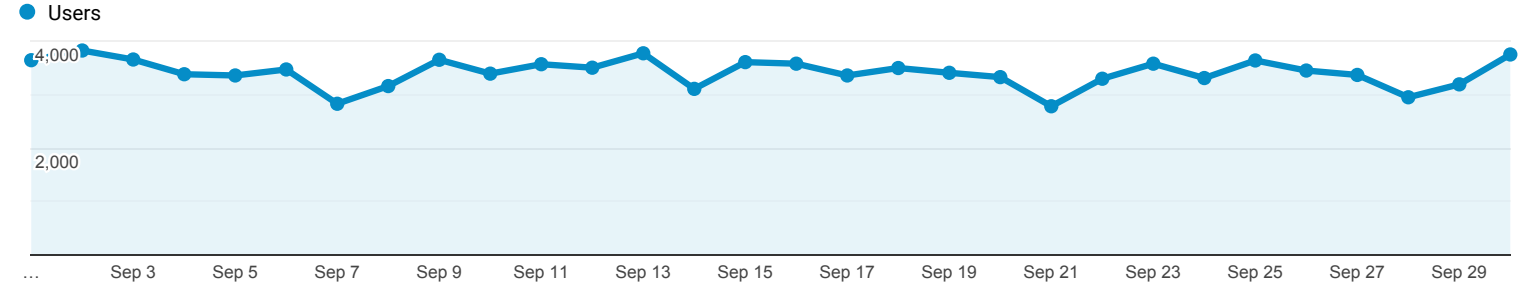

Audience Overview

All Users
 100.00% Users

Sep 1, 2019 - Sep 30, 2019

Overview

Users 88,503	New Users 62,515	Sessions 111,057
Number of Sessions per User 1.25	Pageviews 194,840	Pages / Session 1.75
Avg. Session Duration 00:01:18	Bounce Rate 69.48%	