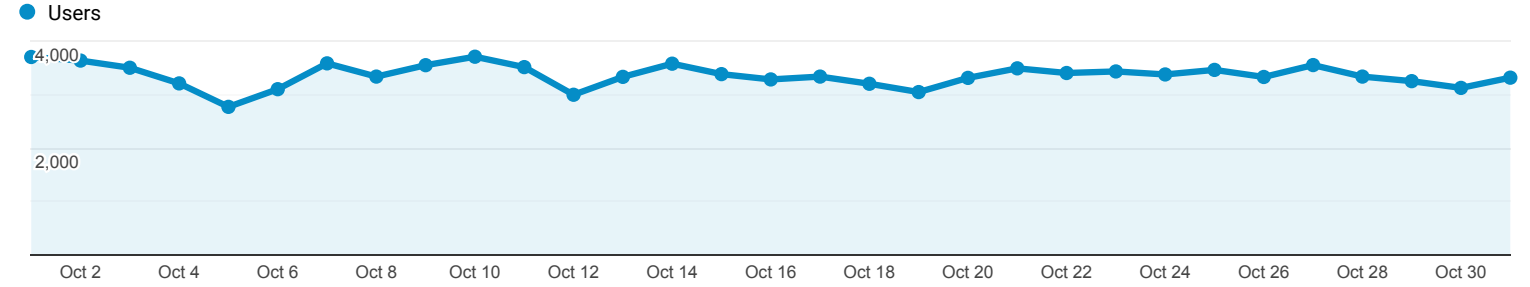

Audience Overview

Oct 1, 2019 - Oct 31, 2019

All Users
100.00% Users

Overview

Users 89,116	New Users 63,144	Sessions 112,672
Number of Sessions per User 1.26	Pageviews 203,650	Pages / Session 1.81
Avg. Session Duration 00:01:23	Bounce Rate 68.70%	