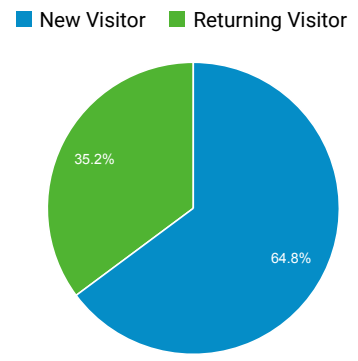

Audience Overview

Oct 1, 2019 - Oct 31, 2019

All Users
100.00% Users

Overview

Users 89,116	New Users 63,144	Sessions 112,672
Number of Sessions per User 1.26	Pageviews 203,650	Pages / Session 1.81
Avg. Session Duration 00:01:23	Bounce Rate 68.70%	