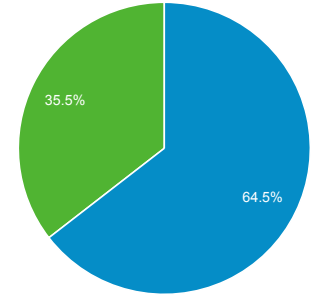

Users 74,836	New Users 52,534	Sessions 94,094
Number of Sessions per User 1.26	Pageviews 161,667	Pages / Session 1.72
Avg. Session Duration 00:01:18	Bounce Rate 70.39%	

■ New Visitor ■ Returning Visitor