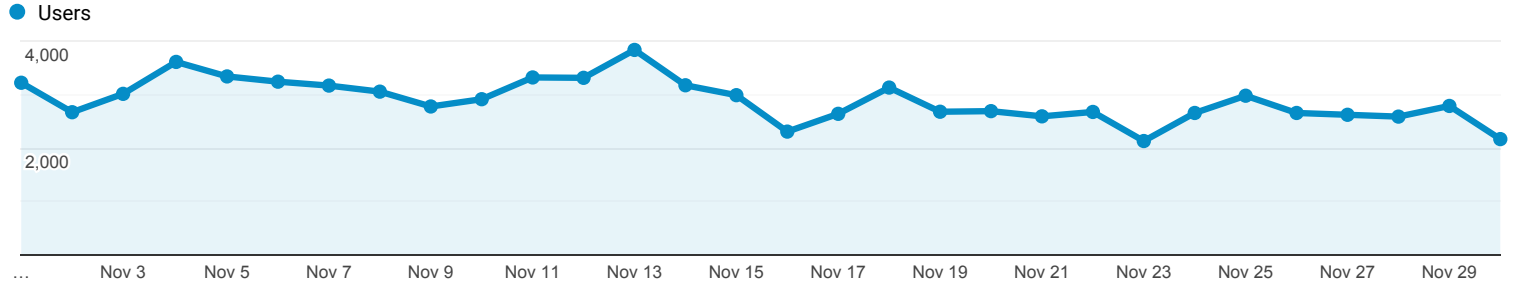

## Audience Overview

Nov 1, 2019 - Nov 30, 2019

All Users  
100.00% Users

### Overview

<b>Users</b> 74,836	<b>New Users</b> 52,534	<b>Sessions</b> 94,094
<b>Number of Sessions per User</b> 1.26	<b>Pageviews</b> 161,667	<b>Pages / Session</b> 1.72
<b>Avg. Session Duration</b> 00:01:18	<b>Bounce Rate</b> 70.39%	