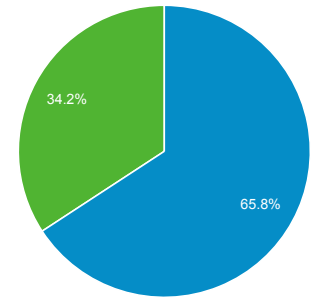

Users 69,451	New Users 50,302	Sessions 87,344
Number of Sessions per User 1.26	Pageviews 144,351	Pages / Session 1.65
Avg. Session Duration 00:01:07	Bounce Rate 72.58%	

■ New Visitor ■ Returning Visitor