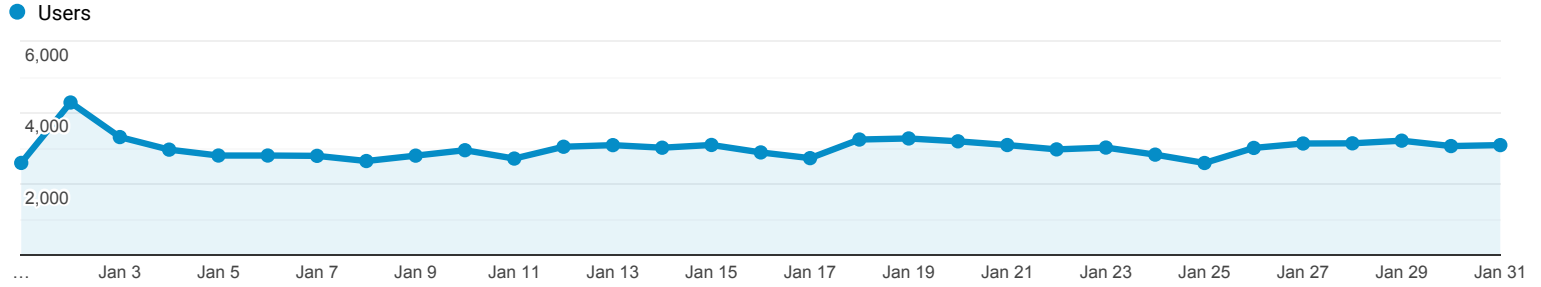

Audience Overview

All Users
100.00% Users

Jan 1, 2020 - Jan 31, 2020

Overview

Users 80,195	New Users 58,497	Sessions 101,005
Number of Sessions per User 1.26	Pageviews 174,960	Pages / Session 1.73
Avg. Session Duration 00:01:16	Bounce Rate 70.89%	

■ New Visitor ■ Returning Visitor

Language	Users	% Users
1. sl-si	37,358	46.33%
2. sl	23,488	29.13%
3. en-us	11,057	13.71%
4. en-gb	2,002	2.48%
5. hr-hr	1,338	1.66%
6. de-de	920	1.14%
7. de	593	0.74%
8. hr	439	0.54%
9. it-it	432	0.54%
10. de-at	336	0.42%