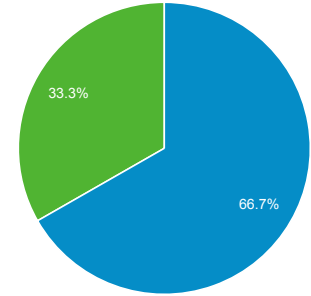

Audience Overview

All Users
100.00% Users

Jan 1, 2020 - Jan 31, 2020

Overview

Users 80,195	New Users 58,497	Sessions 101,005
Number of Sessions per User 1.26	Pageviews 174,960	Pages / Session 1.73
Avg. Session Duration 00:01:16	Bounce Rate 70.89%	

■ New Visitor ■ Returning Visitor

Language	Users	% Users
1. sl-si	37,358	46.33%
2. sl	23,488	29.13%
3. en-us	11,057	13.71%
4. en-gb	2,002	2.48%
5. hr-hr	1,338	1.66%
6. de-de	920	1.14%
7. de	593	0.74%
8. hr	439	0.54%
9. it-it	432	0.54%
10. de-at	336	0.42%