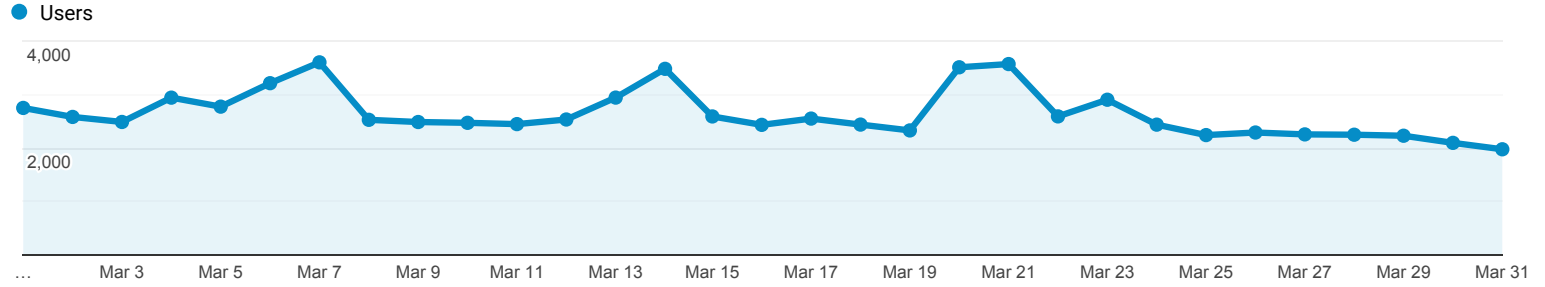

kraji.eu

All Users  
100.00% Sessions

Mar 1, 2021 - Mar 31, 2021

KRAJI - Slovenija

Country	Sessions	Users	Pageviews	Avg. Time on Page
	<b>88,093</b> % of Total: 100.00% (88,093)	<b>70,437</b> % of Total: 100.00% (70,437)	<b>154,893</b> % of Total: 100.00% (154,893)	<b>00:01:42</b> Avg for View: 00:01:42 (0.00%)
1. Slovenia	<b>82,841</b> (94.04%)	<b>65,998</b> (93.34%)	<b>145,541</b> (93.96%)	00:01:43
2. Germany	<b>761</b> (0.86%)	<b>690</b> (0.98%)	<b>1,516</b> (0.98%)	00:01:00
3. Austria	<b>667</b> (0.76%)	<b>621</b> (0.88%)	<b>1,280</b> (0.83%)	00:01:45
4. Croatia	<b>386</b> (0.44%)	<b>345</b> (0.49%)	<b>827</b> (0.53%)	00:01:42
5. United States	<b>382</b> (0.43%)	<b>353</b> (0.50%)	<b>581</b> (0.38%)	00:01:12
6. Serbia	<b>304</b> (0.35%)	<b>208</b> (0.29%)	<b>420</b> (0.27%)	00:03:17
7. Italy	<b>284</b> (0.32%)	<b>247</b> (0.35%)	<b>611</b> (0.39%)	00:01:16
8. Bosnia & Herzegovina	<b>229</b> (0.26%)	<b>215</b> (0.30%)	<b>335</b> (0.22%)	00:01:50
9. Ireland	<b>209</b> (0.24%)	<b>209</b> (0.30%)	<b>224</b> (0.14%)	00:00:42
10. Russia	<b>202</b> (0.23%)	<b>193</b> (0.27%)	<b>261</b> (0.17%)	00:01:29