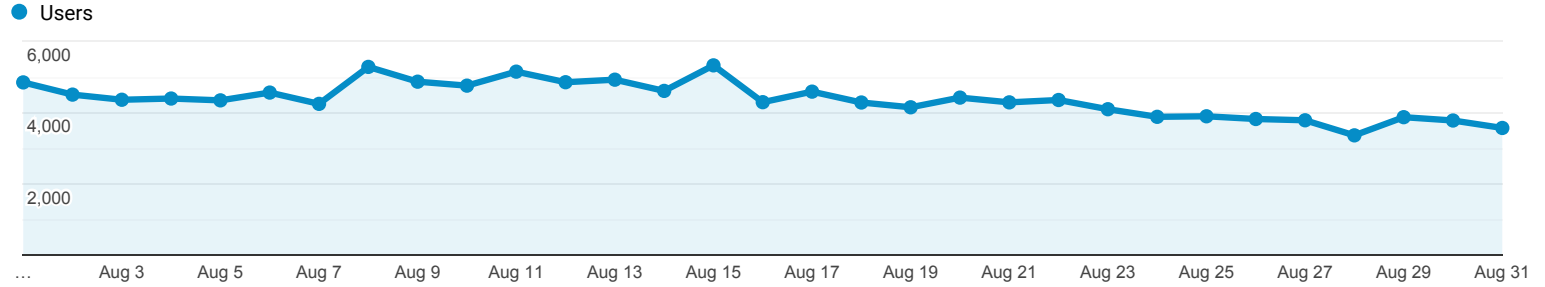

kraji.eu

Aug 1, 2021 - Aug 31, 2021

All Users
100.00% Sessions

KRAJI - Slovenija

Country	Sessions	Users	Pageviews	Avg. Time on Page
	145,188 % of Total: 100.00% (145,188)	112,630 % of Total: 100.00% (112,630)	278,720 % of Total: 100.00% (278,720)	00:01:31 Avg for View: 00:01:31 (0.00%)
1. Slovenia	130,272 (89.73%)	100,020 (88.05%)	252,815 (90.71%)	00:01:32
2. Germany	3,594 (2.48%)	3,270 (2.88%)	6,708 (2.41%)	00:01:07
3. Austria	1,916 (1.32%)	1,755 (1.54%)	3,466 (1.24%)	00:01:07
4. Croatia	1,634 (1.13%)	1,468 (1.29%)	3,024 (1.08%)	00:01:26
5. Bosnia & Herzegovina	1,208 (0.83%)	1,120 (0.99%)	1,807 (0.65%)	00:01:39
6. Italy	776 (0.53%)	702 (0.62%)	1,342 (0.48%)	00:01:18
7. Netherlands	671 (0.46%)	611 (0.54%)	1,173 (0.42%)	00:01:10
8. United States	564 (0.39%)	544 (0.48%)	840 (0.30%)	00:01:17
9. Czechia	527 (0.36%)	474 (0.42%)	966 (0.35%)	00:01:15
10. Hungary	480 (0.33%)	430 (0.38%)	856 (0.31%)	00:01:01